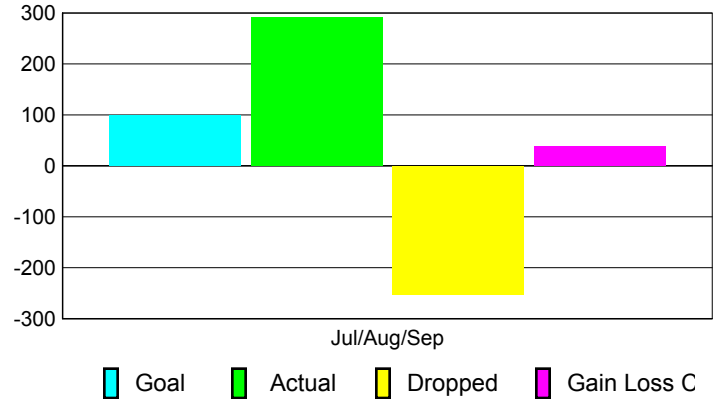

Membership Results 2010-2011

Goal, New, Dropped, Gain/Loss