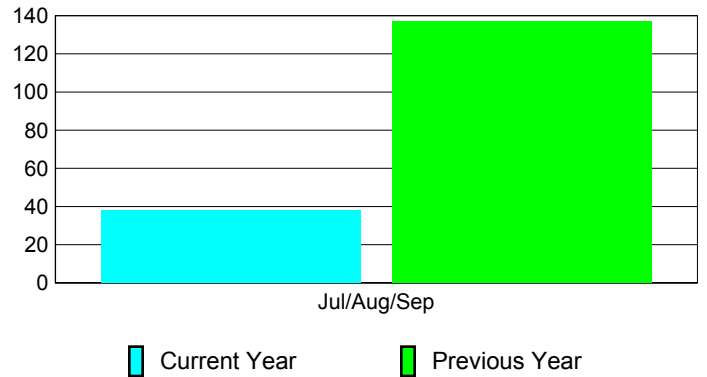

Comparison of Membership Gain/Loss

Current Year Compared to the Previous Year