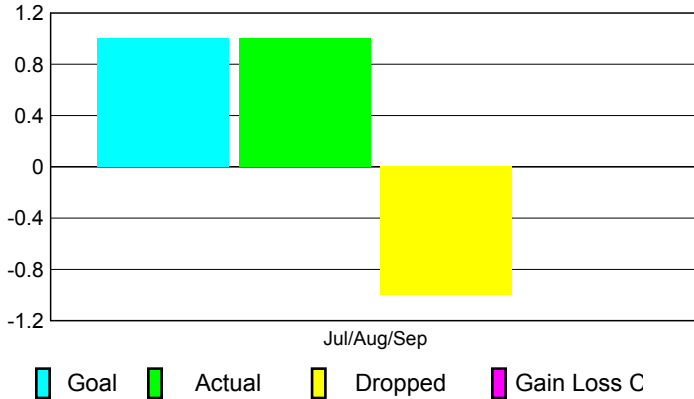

2010-2011 GMT Reports for District (or Undistricted) **District 300D2**

GMT: **PEI-JEN CHEN**

Location: **M.D. 300 Taiwan**

GMT CA: **5**

CLUBS

Club Results
2010-2011

Clubs
2009-2010

Month	New Club Goal	Actual New Clubs	Actual Dropped Clubs	Gain/Loss of Clubs	Gain/Loss of Clubs
Jul/Aug/Sep	1	1	-1	0	-1
Totals	1	1	-1	0	-1

Club Results 2010-2011

Goal, New, Dropped, Gain/Loss

Comparison of Club Gain/Loss

Current Year Compared to the Previous Year

YTD Status Quo Clubs 2010-2011

Status Quo Clubs Compared to Status Quo Members

MEMBERSHIP